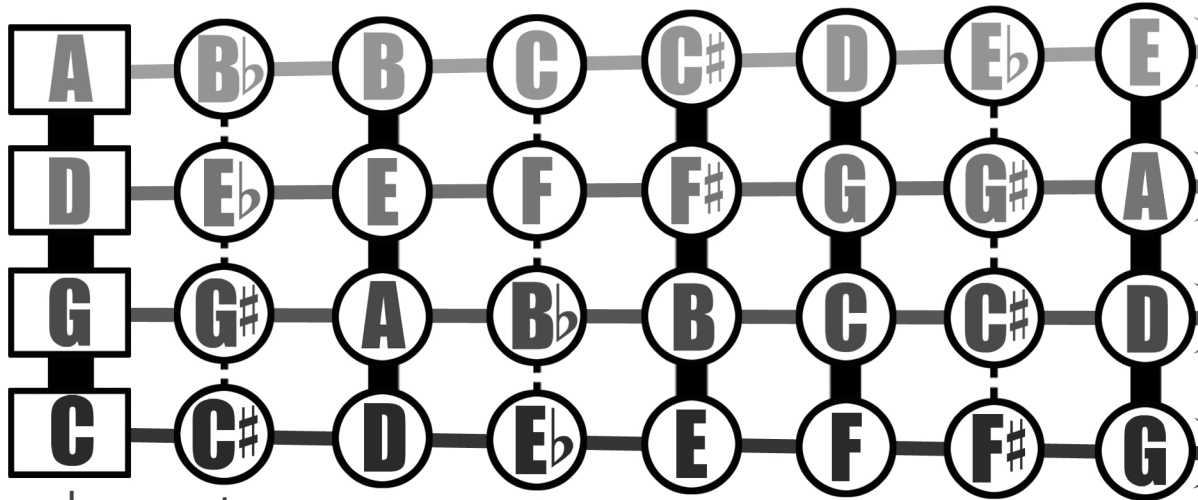

Essential Range Viola Fingering Chart

Open Strings

1st Finger

2nd Finger

3rd Finger

4th Finger

Low 1st

Low 2nd

High 3rd

Low 4th

Notes:
One String at a Time

Notes: Across Strings

Mini-Chart

	C	G	D	A
	C \sharp	G \sharp	E \flat	B \flat
1	D	A	F	B
	E \flat	B \flat	F \sharp	C
2	F	B	F \sharp	C \sharp
	F \sharp	C	G	D
3	F \sharp	C \sharp	G \sharp	E \flat
	G	D	A	E
4	G	D	A	E

Correlates with
STEPWISE FLASHCARDS
www.fingeringcharts.org